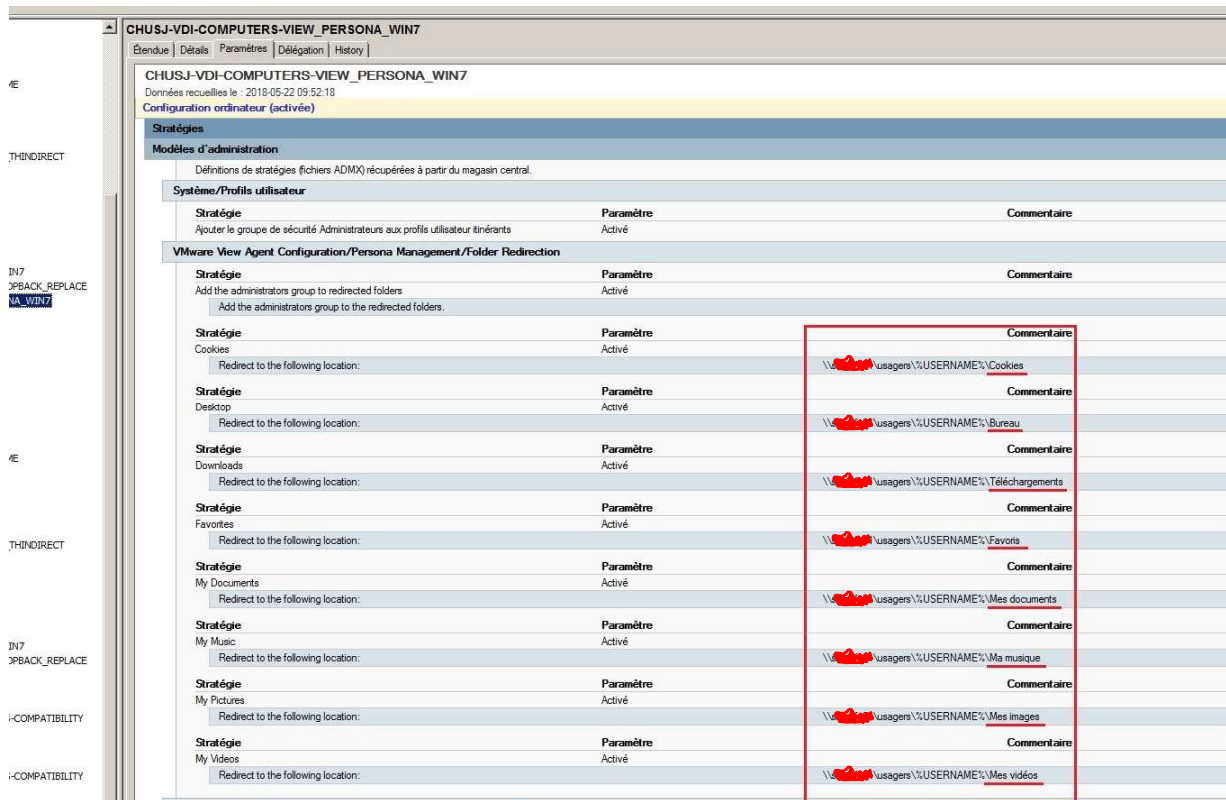

Hello,

All VDI pool is setup with Windows 7 French version with Native french ISO, no language pack. So, all folder redirection is in native french naming

English Naming	French Naming
Documents	Mes Documents
Desktop	Bureau
Music	Ma Musique
Download	Téléchargements
Etc...	

Actually I use Persona Management for folder redirection and with Persona Management I need to specify for each folder redirection a full path of the redirection, see printscreen below

Persona Management folder redirection