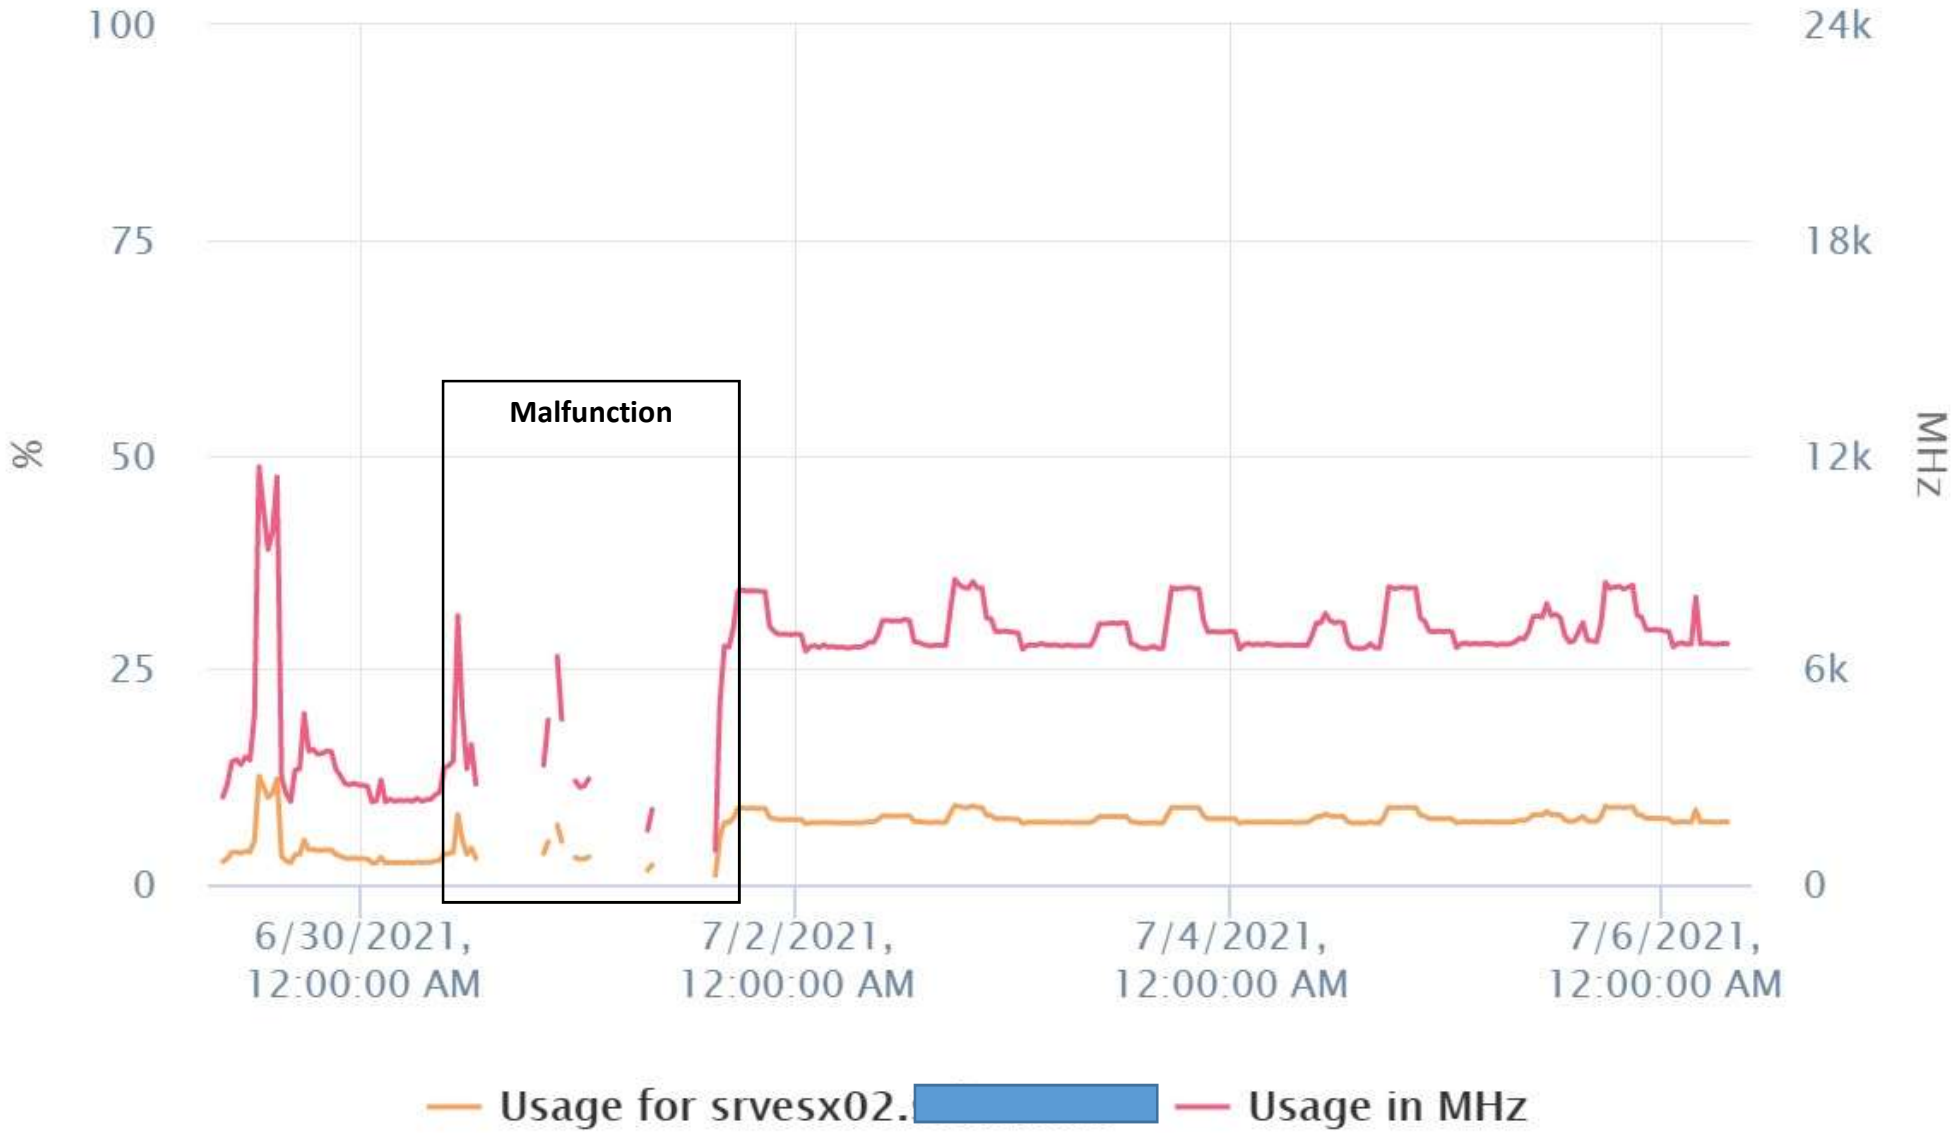

CPU

**NODE ESX01**

— Usage for srvesx01. [blue box] — Usage in MHz

CPU

NODE ESX02

# CPU

**NODE ESX03**

— Usage for srvesx03. [Blue Box] — Usage in MHz

see [www.vmware.com/go/sysadmintools](http://www.vmware.com/go/sysadmintools) for details.

The ESXi Shell can be disabled by an administrative user. See the vSphere Security documentation for more information.