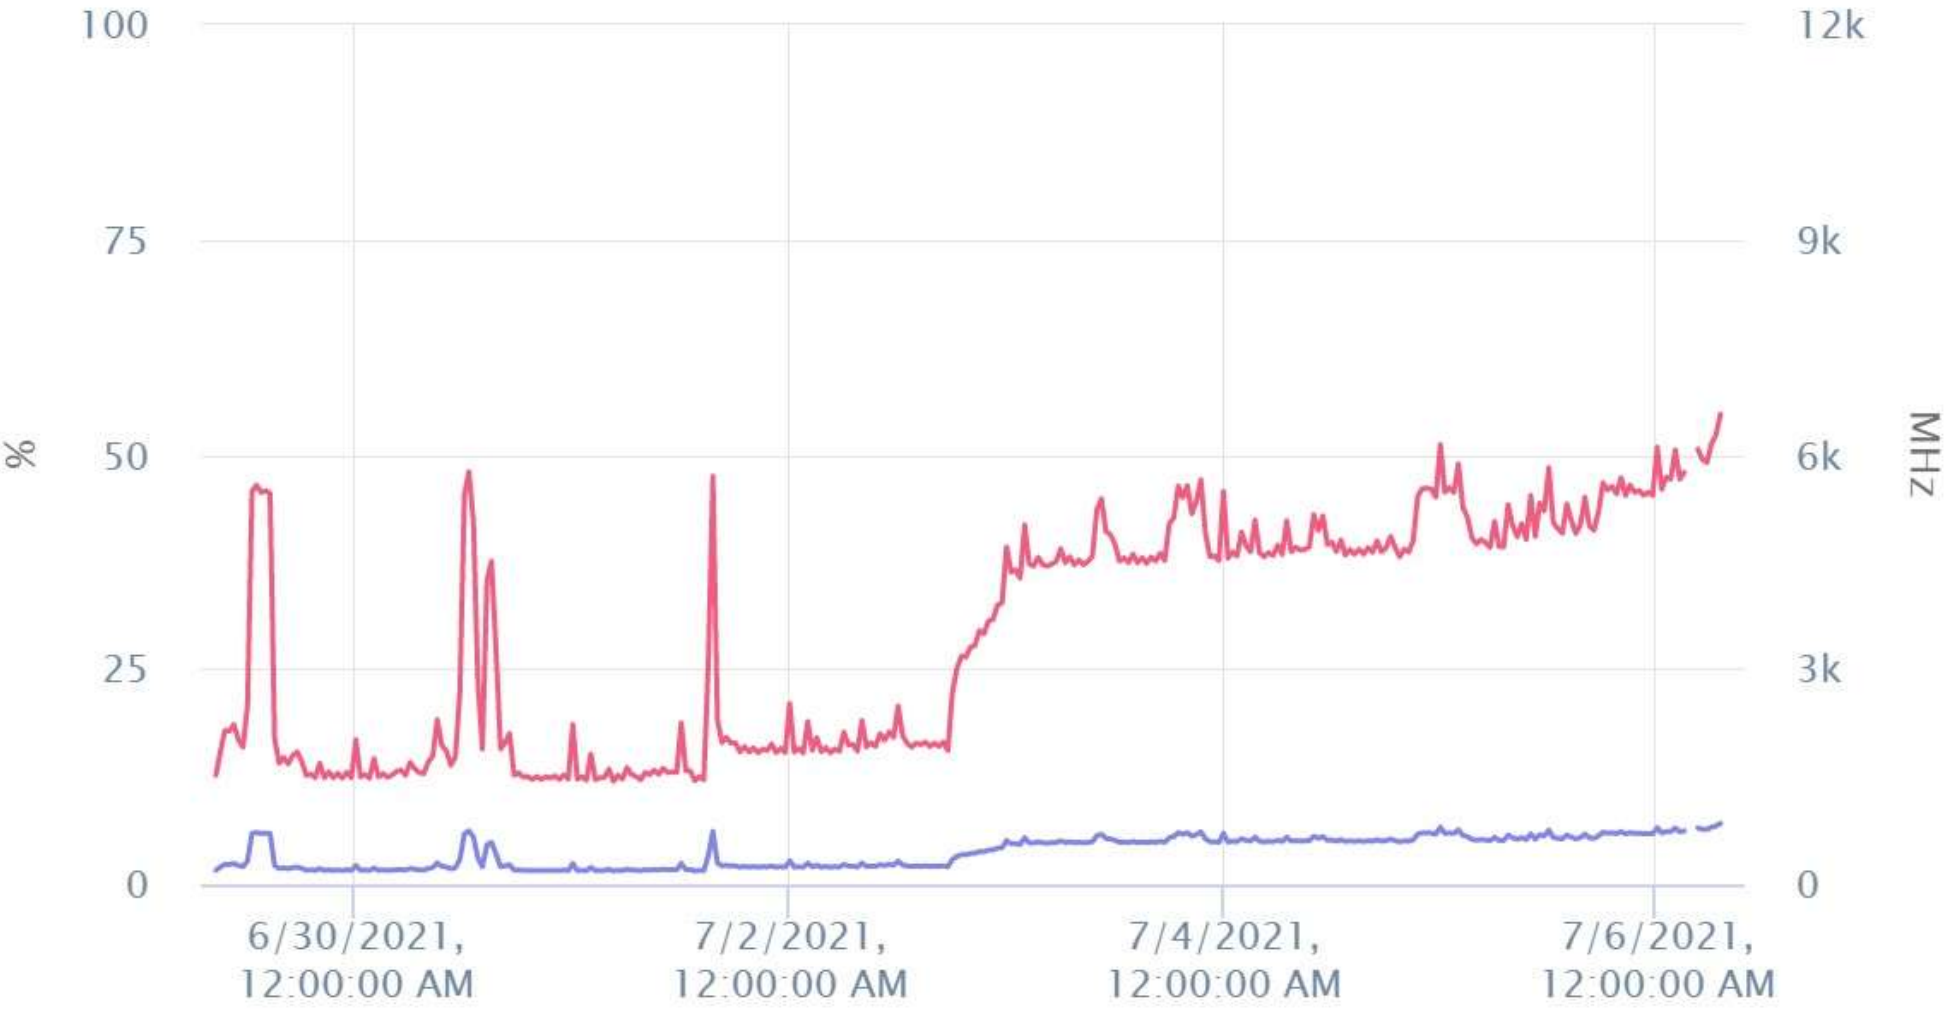

CPU

NODE ESX01

— Usage for srvesx01. [blue box] — Usage in MHz