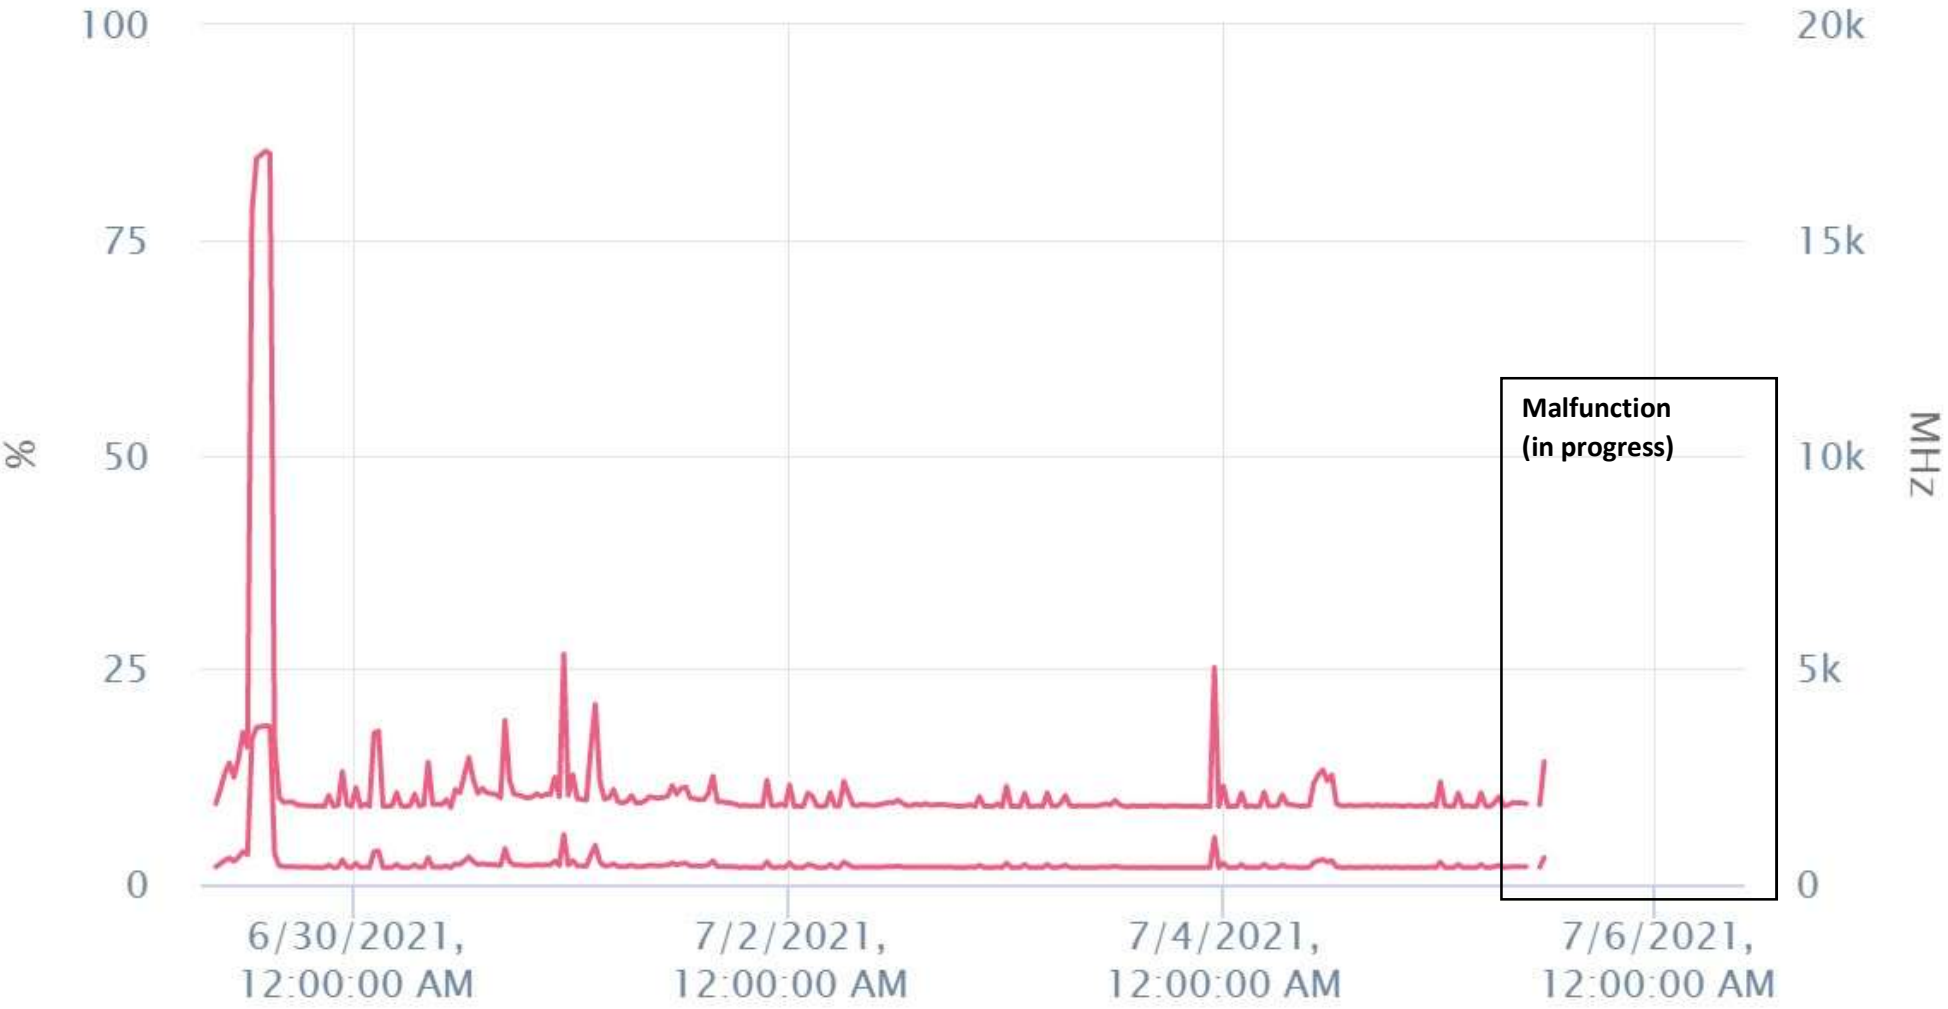

CPU

**NODE ESX01**

— Usage for srvesx01. [blue box] — Usage in MHz

CPU

NODE ESX02

# CPU

**NODE ESX03**

— Usage for srvesx03. [Blue Box] — Usage in MHz

see [www.vmware.com/go/sysadmintools](http://www.vmware.com/go/sysadmintools) for details.

The ESXi Shell can be disabled by an administrative user. See the vSphere Security documentation for more information.