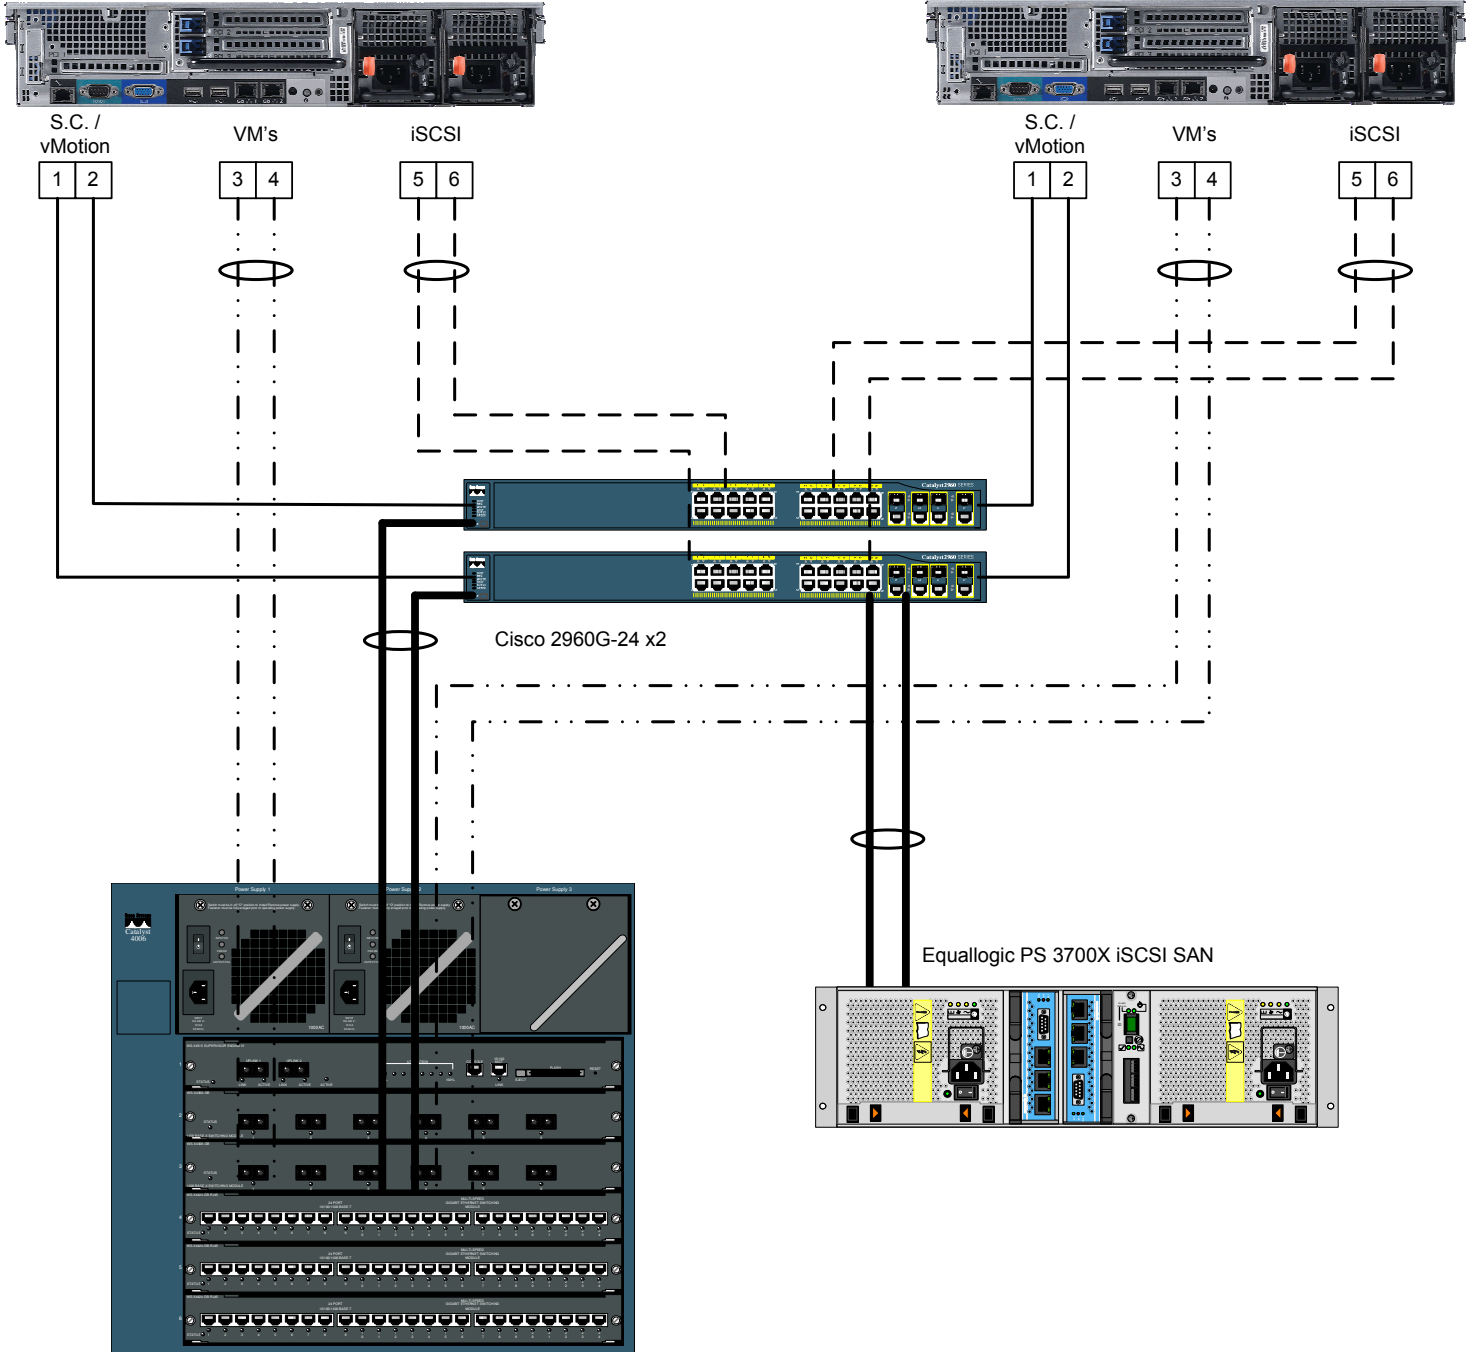

Dell PowerEdge 2950 VMware Host 1

Dell PowerEdge 2950 VMware Host 2

Cisco 4006 Switch with Sup IV Engine  
2 WS-X4306-GB modules  
3 WS-X4424-GB-RJ45 modules

Equallogic PS 3700X iSCSI SAN