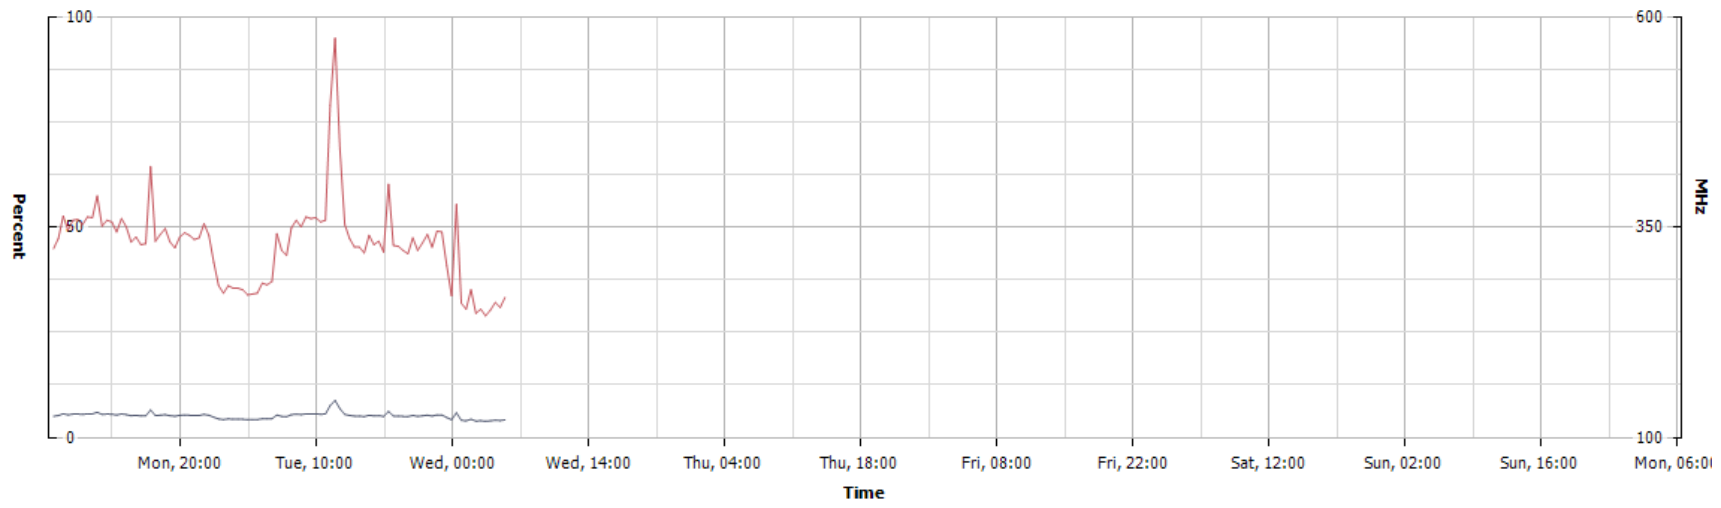

CPU/Past week, 4/2/2012 6:30:08 AM - 4/9/2012 6:30:08 AM [Chart Options...](#)

Switch to:     

Performance Chart Legend