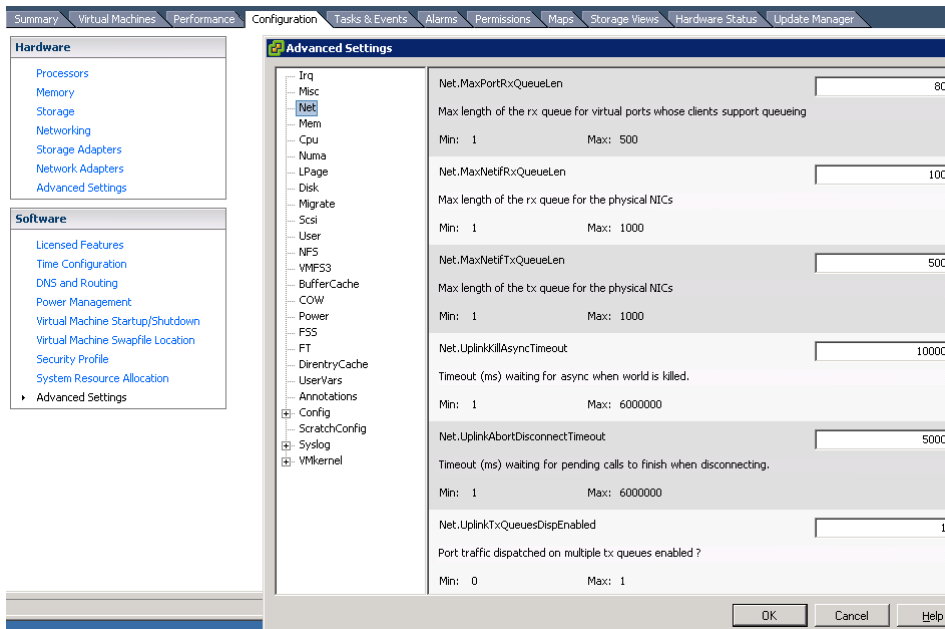

## Performance Tweaks unleashed

Do it at your own risk. This document provides only a reference for performance configs with host. The parameters mentioned here are tested in specific environments. These parameters may vary depending on load that can be handled by various hardware components like Nics, Network Switches, Array processors etc. Also these parameters increases load on CPU, Memory, NIC and Storage array. I would recommend initially, in a test environment for considerable amount of time and conclude appropriate measurements.

To launch advanced settings for host...

Highlight host in vCenter->Click Configuration->Advanced Settings (under software)