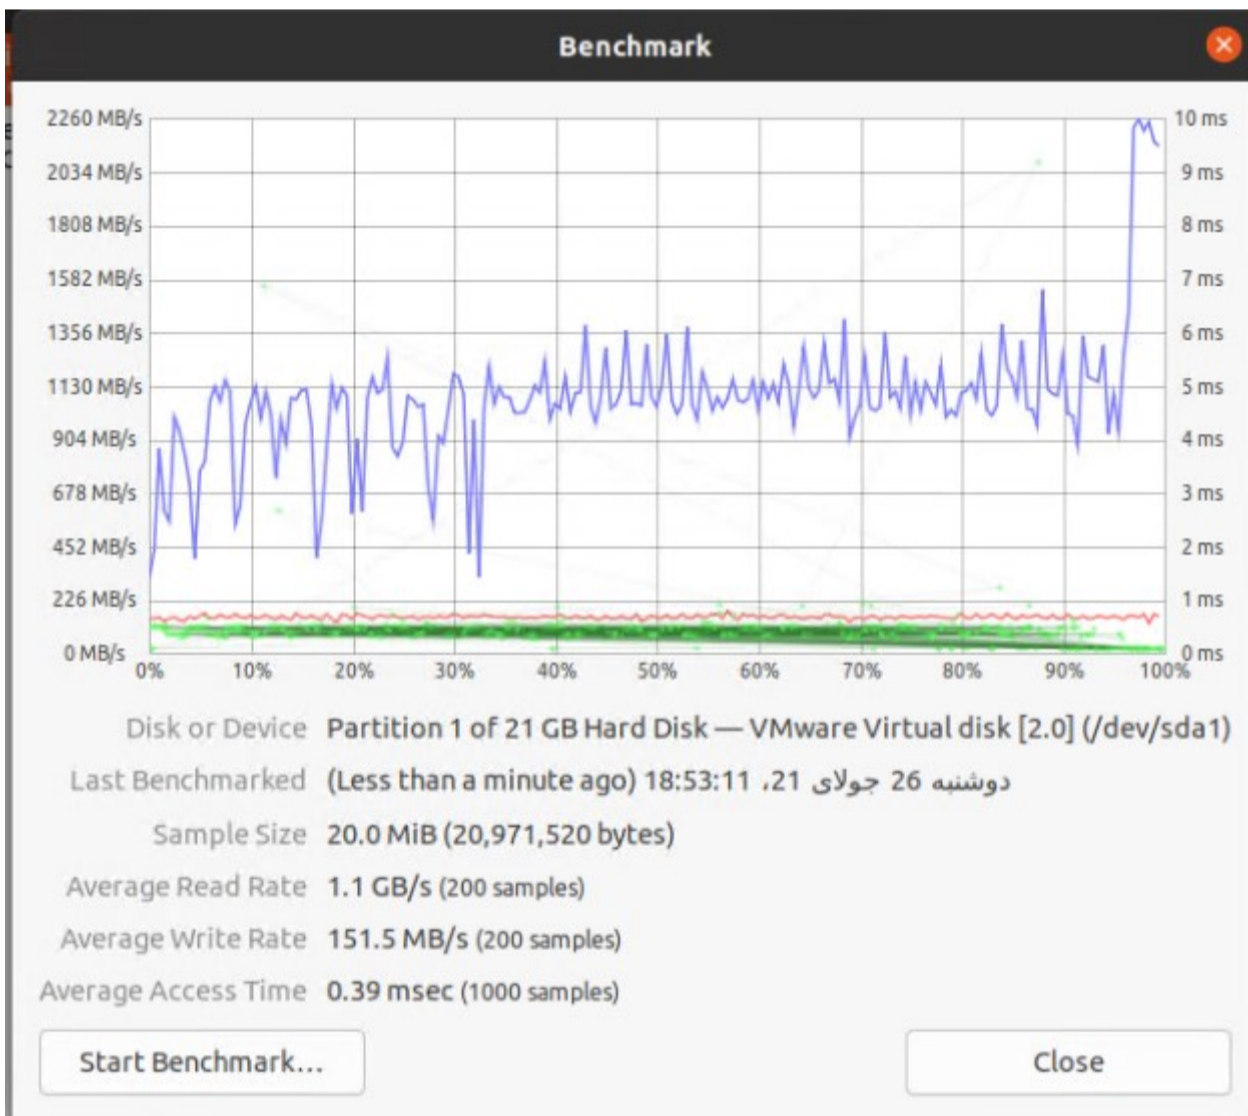

Stans alone Host with SSD DAS drive

Rule-set 1: VSAN

Placement	
Storage Type	VSAN
Site disaster tolerance	None - standard cluster
Failures to tolerate	1 failure - RAID-1 (Mirroring)
Number of disk stripes per object	1
IOPS limit for object	0
Object space reservation	Thick provisioning
Flash read cache reservation	0%
Disable object checksum	Yes
Force provisioning	No
Encryption services	No preference
Space efficiency	No preference
Storage tier	No preference