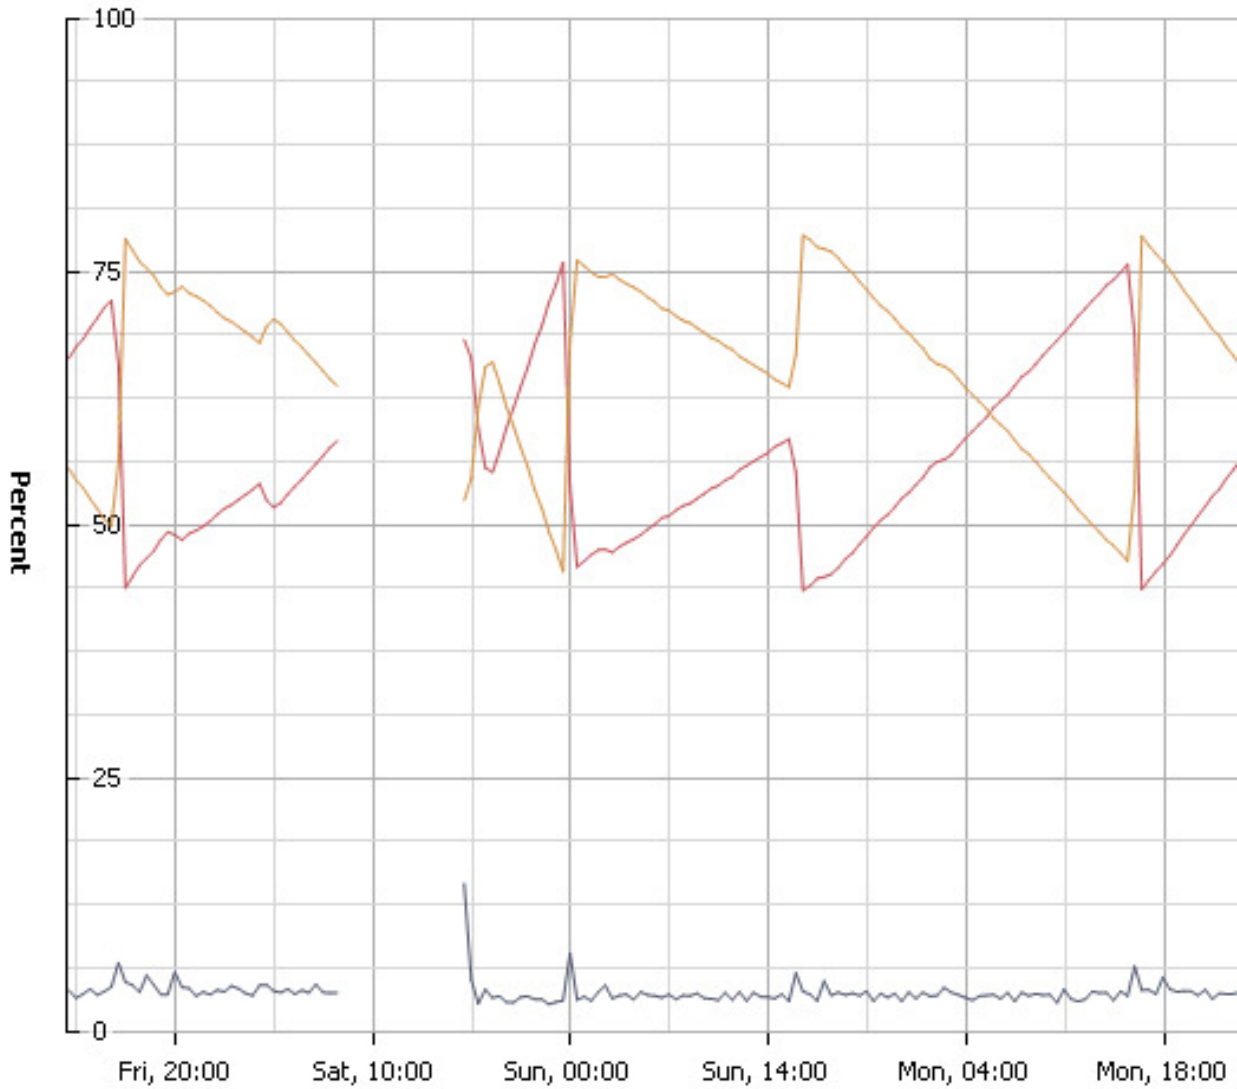

Memory/Past Week, 11/14/2008 12:20:54 PM - 11/21/2008 12:20:54 PM [Change Chart Options](#)

T

Performance Chart Legend

Key	Object	Measurement	Units
■	dpko-appsql-01	Memory Balloon (Average)	KB
■	dpko-appsql-01	Memory Granted (Average)	KB
■	dpko-appsql-01	Memory Usage (Average)	Percent

ime

Latest	Maximum	Minimum	Average
1721209	2358544	1169467	1970516
1944109	2494863	1304627	1691785
3.84	14.49	2.52	3.76