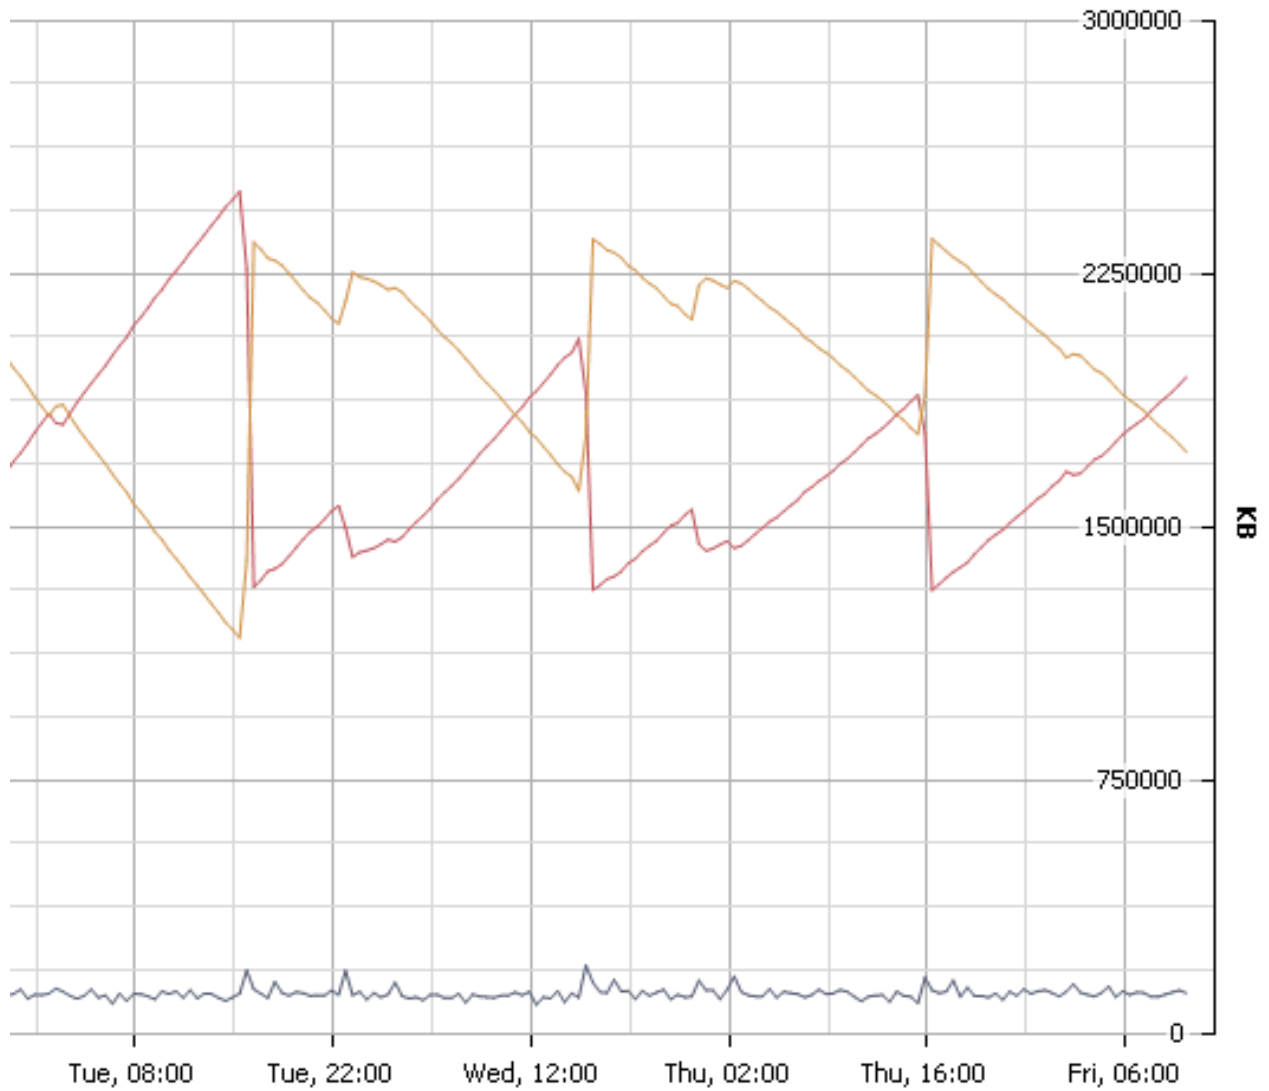

Memory/Past Week, 11/14/2008 12:20:54 PM - 11/21/2008 12:20:54 PM [Change Chart Options](#)

T

Performance Chart Legend

Key	Object	Measurement	Units
■	dpko-appsql-01	Memory Balloon (Average)	KB
■	dpko-appsql-01	Memory Granted (Average)	KB
■	dpko-appsql-01	Memory Usage (Average)	Percent

ime

Latest	Maximum	Minimum	Average
1721209	2358544	1169467	1970516
1944109	2494863	1304627	1691785
3.84	14.49	2.52	3.76