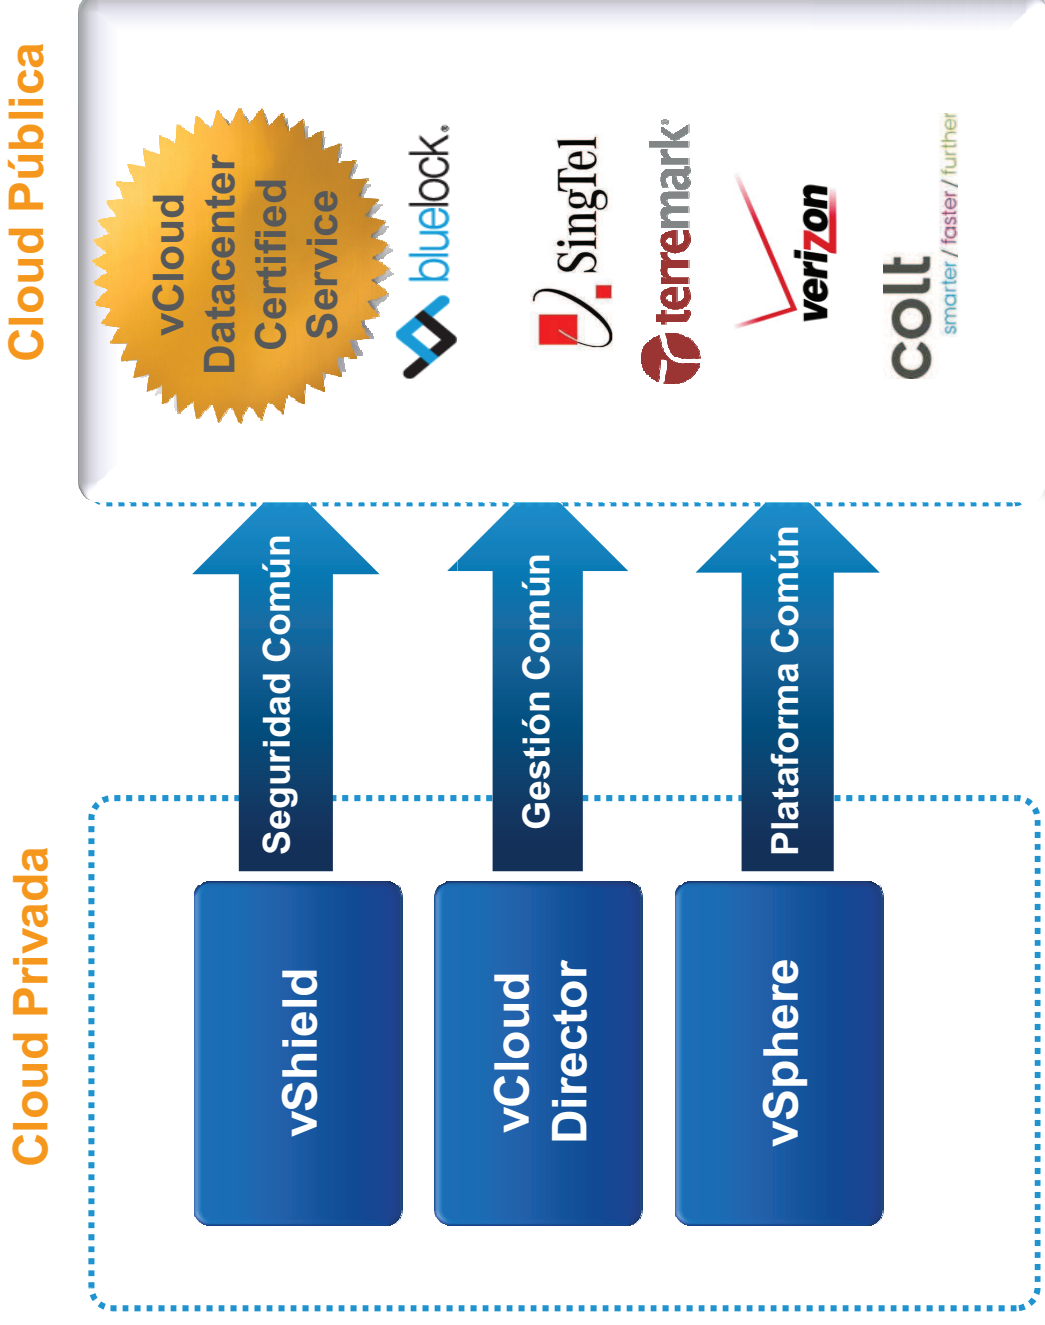

VDC Gold

VDC Bronze

Resource Pools

Resource Pools

Resource Pools

Resource Pools

Resource Pools

Resource Pools

vCloud = Secure Hybrid Cloud Computing

VDC Gold

VDC Bronze

VDC Silver

Secure VPN

**Private
Cloud**

Public Cloud

vCloud Datacenter Services habilita el Cloud Híbrido

Adquisición - Integrien

Alive VM - Internet Explorer
 http://wnortmans/vmMain.action?currentPage=machines
 Alive VM
 ALIVE VM POWERED BY INTEGRIEN
 VMware Cluster 1
 VM : oracle10g : Running

CAPACITY

99
 100
 TARGET: ?
 GROWTH/WK: ?
 REACH IN: ?