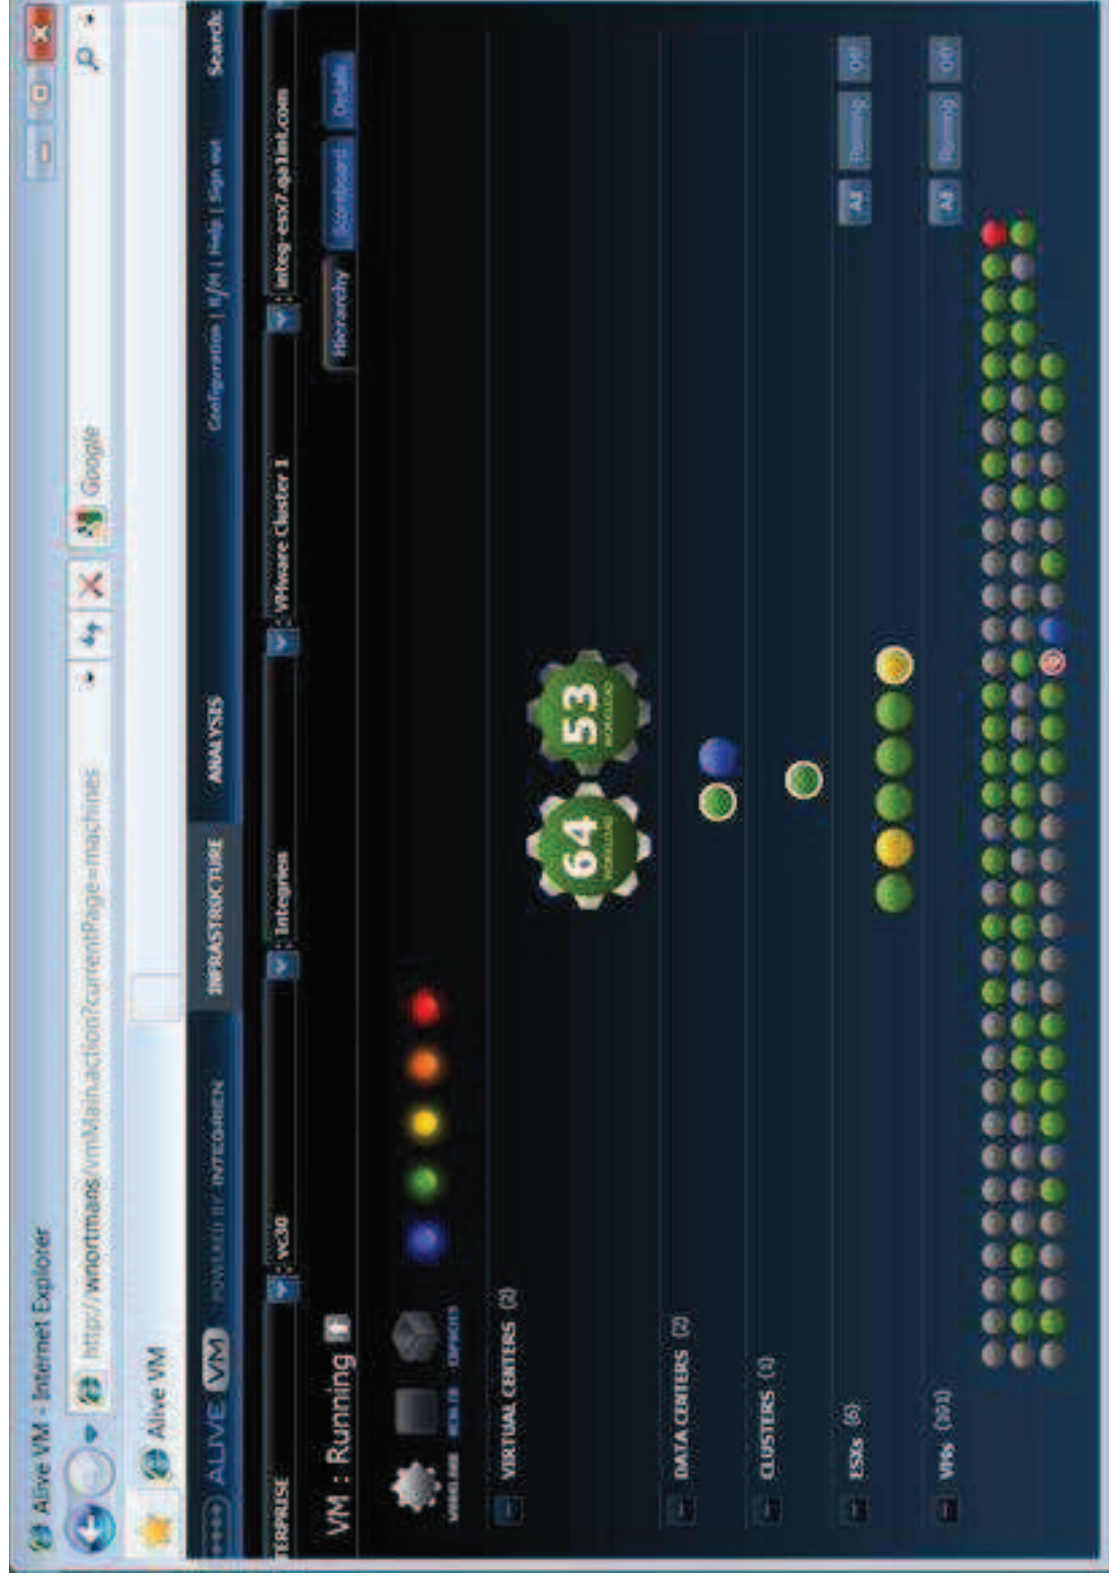

Adquisición - Integrien