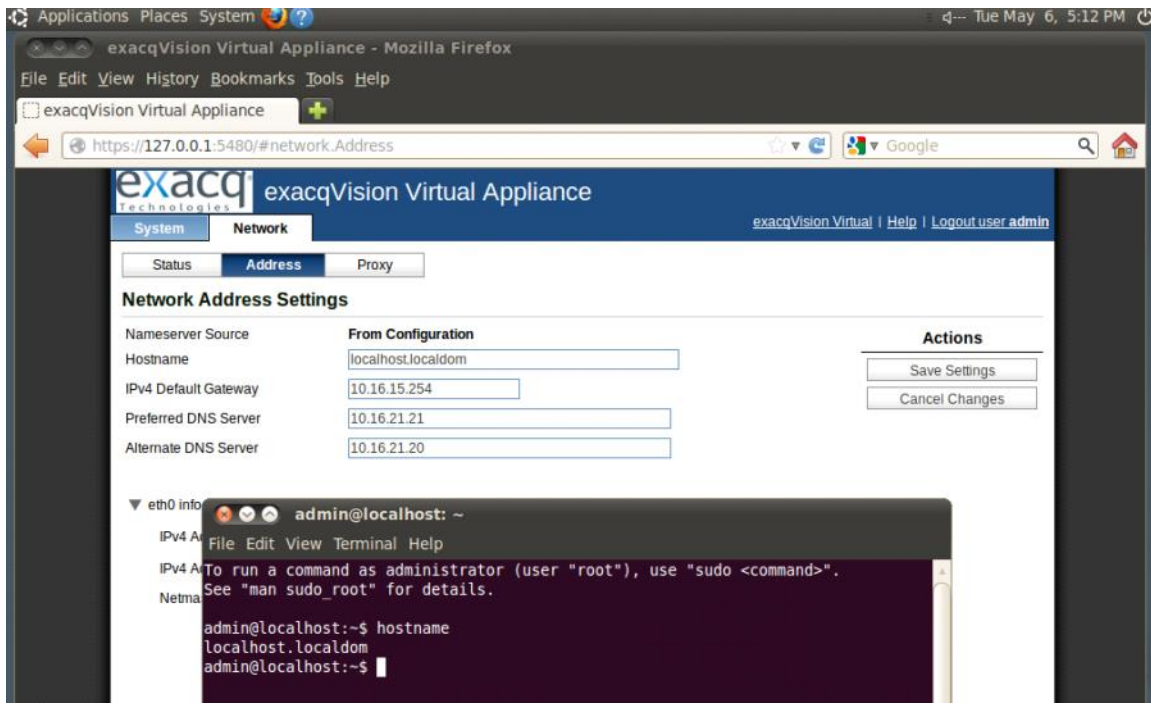

Started with:

Changed to test.exacq.org and rebooted:

After reboot:

Plus the /etc/hosts file never changes. If I manually change /etc/hosts it will append: 127.0.0.1 localhost.localdom localhost to the top of the file after a reboot.