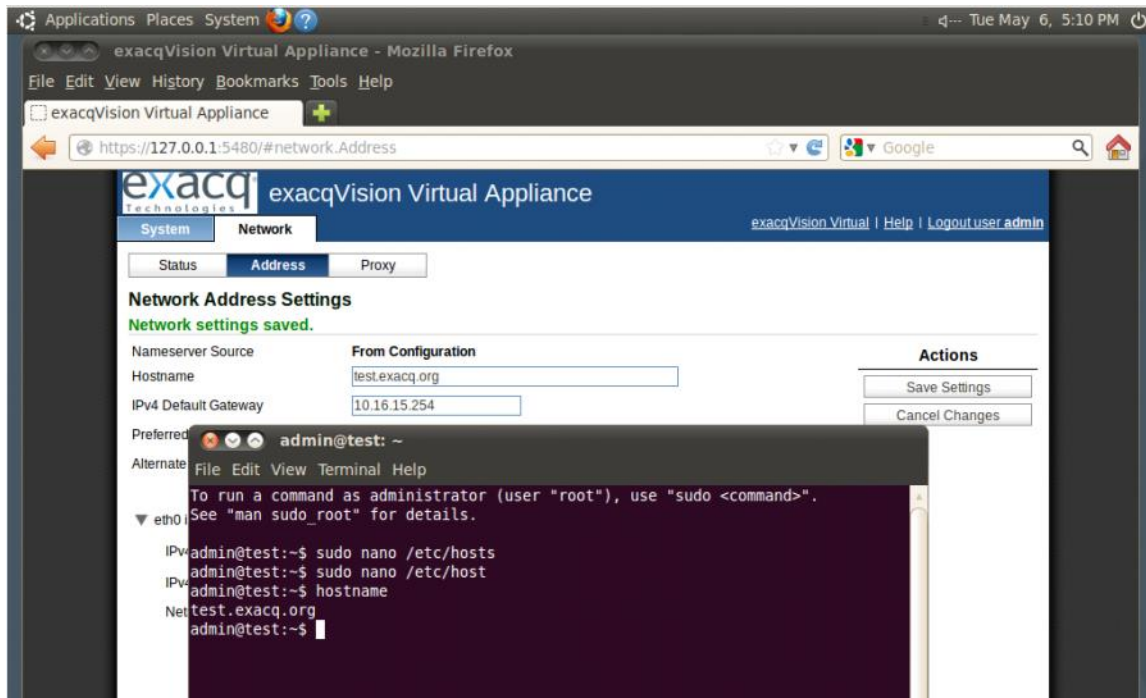

Started with:

Changed to test.exacq.org and rebooted:

After reboot:

Plus the /etc/hosts file never changes. If I manually change /etc/hosts it will append: 127.0.0.1 localhost.localdom localhost to the top of the file after a reboot.