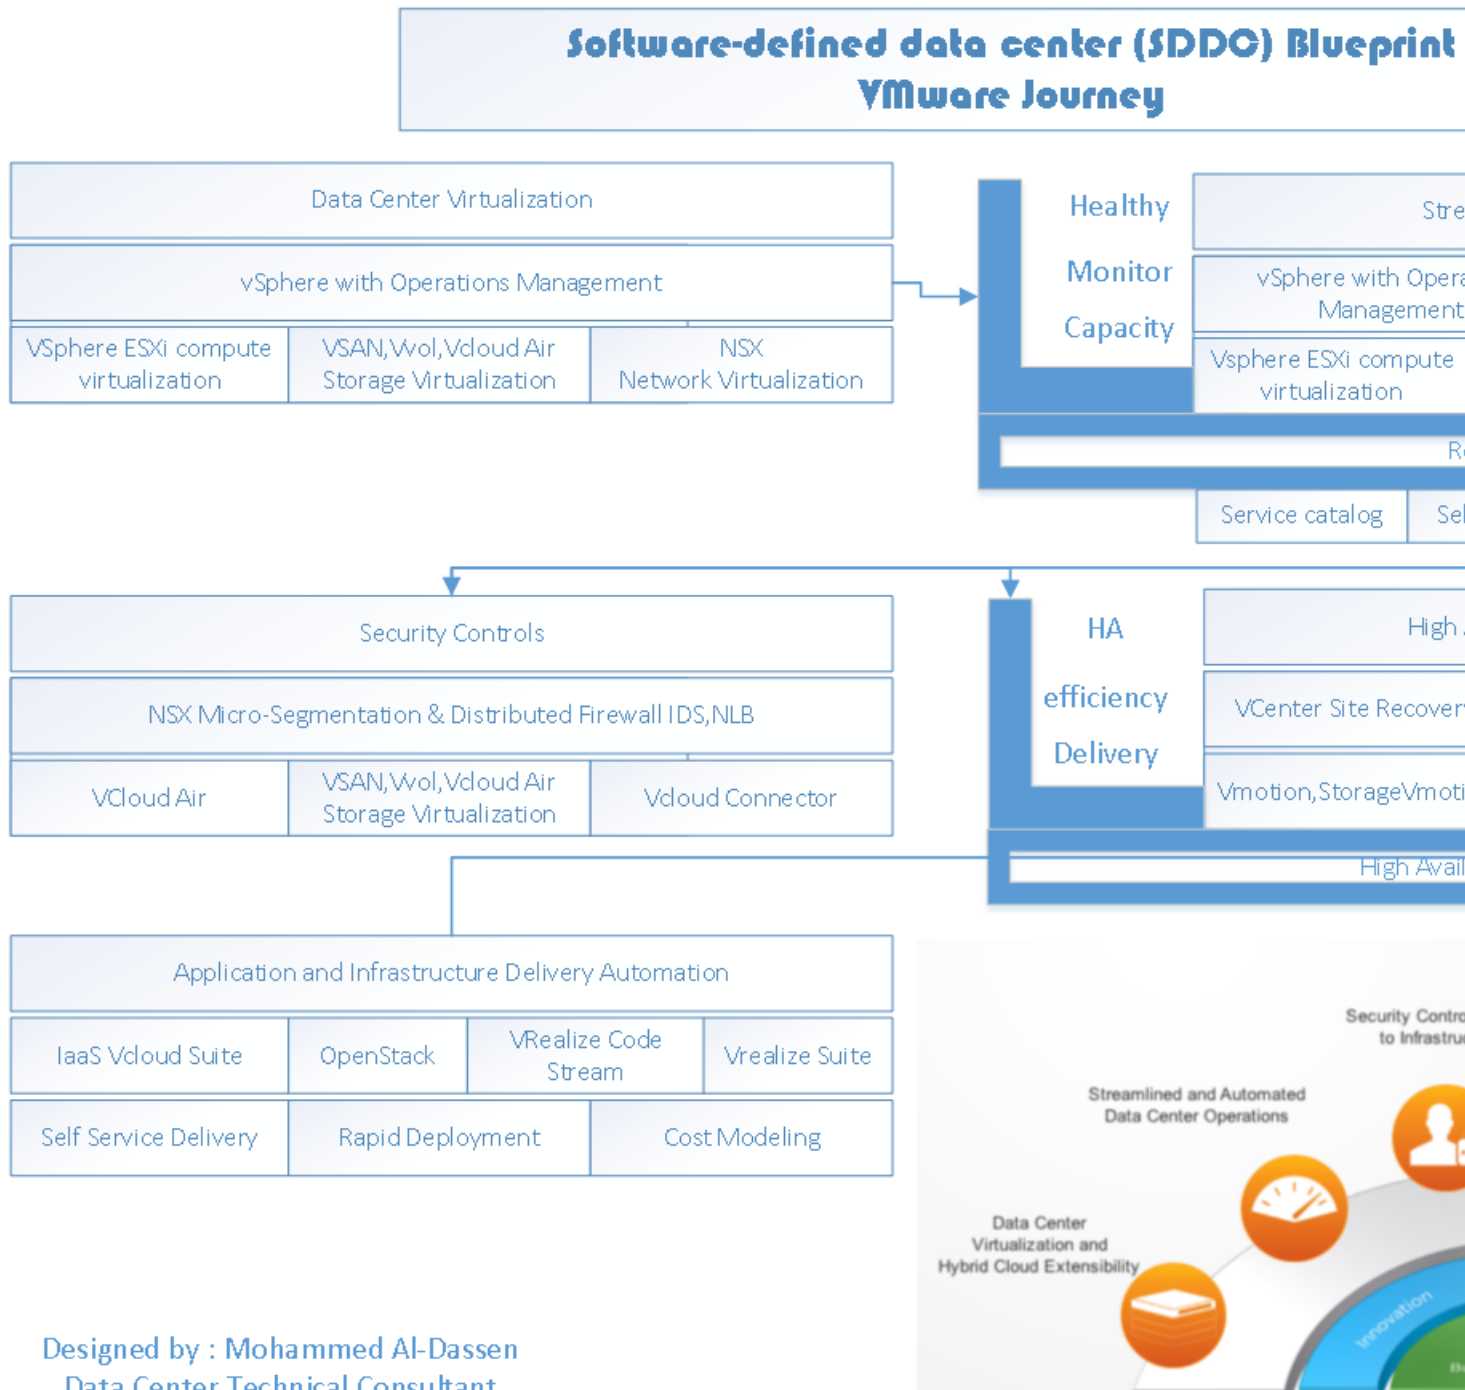

Software-defined data center (SDDC) blueprint

Designed by : Mohammed Al-Dassen
 Data Center Technical Consultant
Al Imam Muhammad Ibn Saud Islamic University

Software-defined data center (SDDC) blueprint